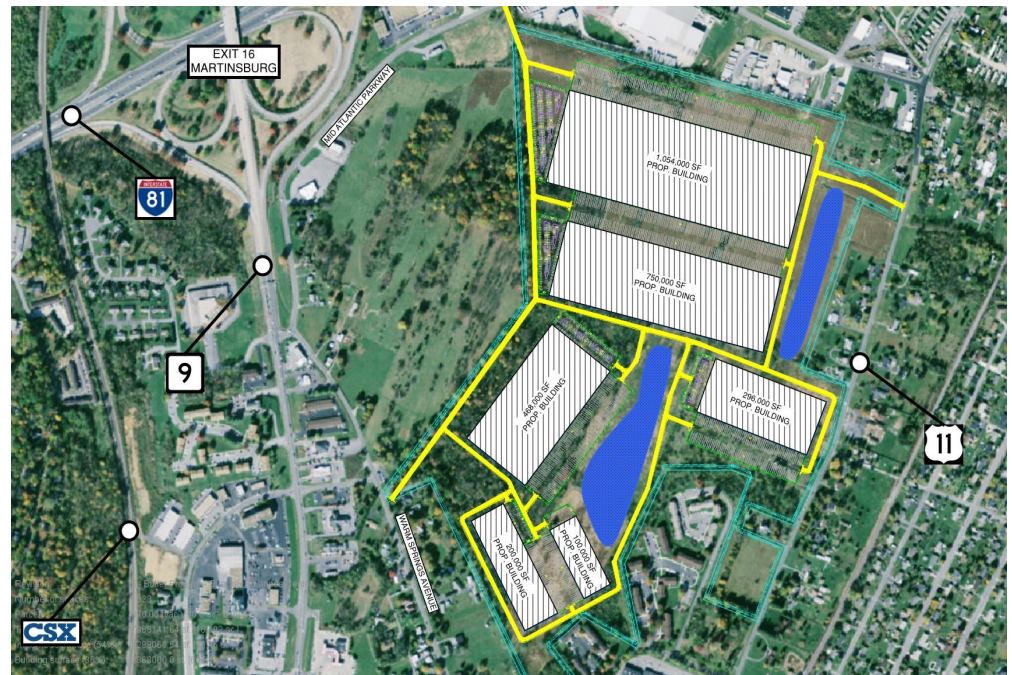

Shockey Business Center

Mid-Atlantic Parkway & Route 11

185.63 Acres

Minutes from Maryland,
Pennsylvania & Virginia

Neighbored by three
main roadways

Several sites available
in various sizes

Build to suit

SHOCKEY REALTY COMPANY

Wade Johnson, Property Manager

Phone: 304-263-7129

Fax: 304-263-7488

wjohnson@shockeycompanies.com

www.shockeyproperties.com

5550 Winchester Avenue
Martinsburg, WV 25405

FOR LEASE

Several proposed sites available along Route 11 in the rapidly growing Berkeley County, West Virginia. Build to suit options from 50,000 sq. ft. to over a million on this 185+ acres of flat land that has utilities to the site. With three major roadways neighboring the property, you're just minutes from Hagerstown Maryland and Winchester Virginia.